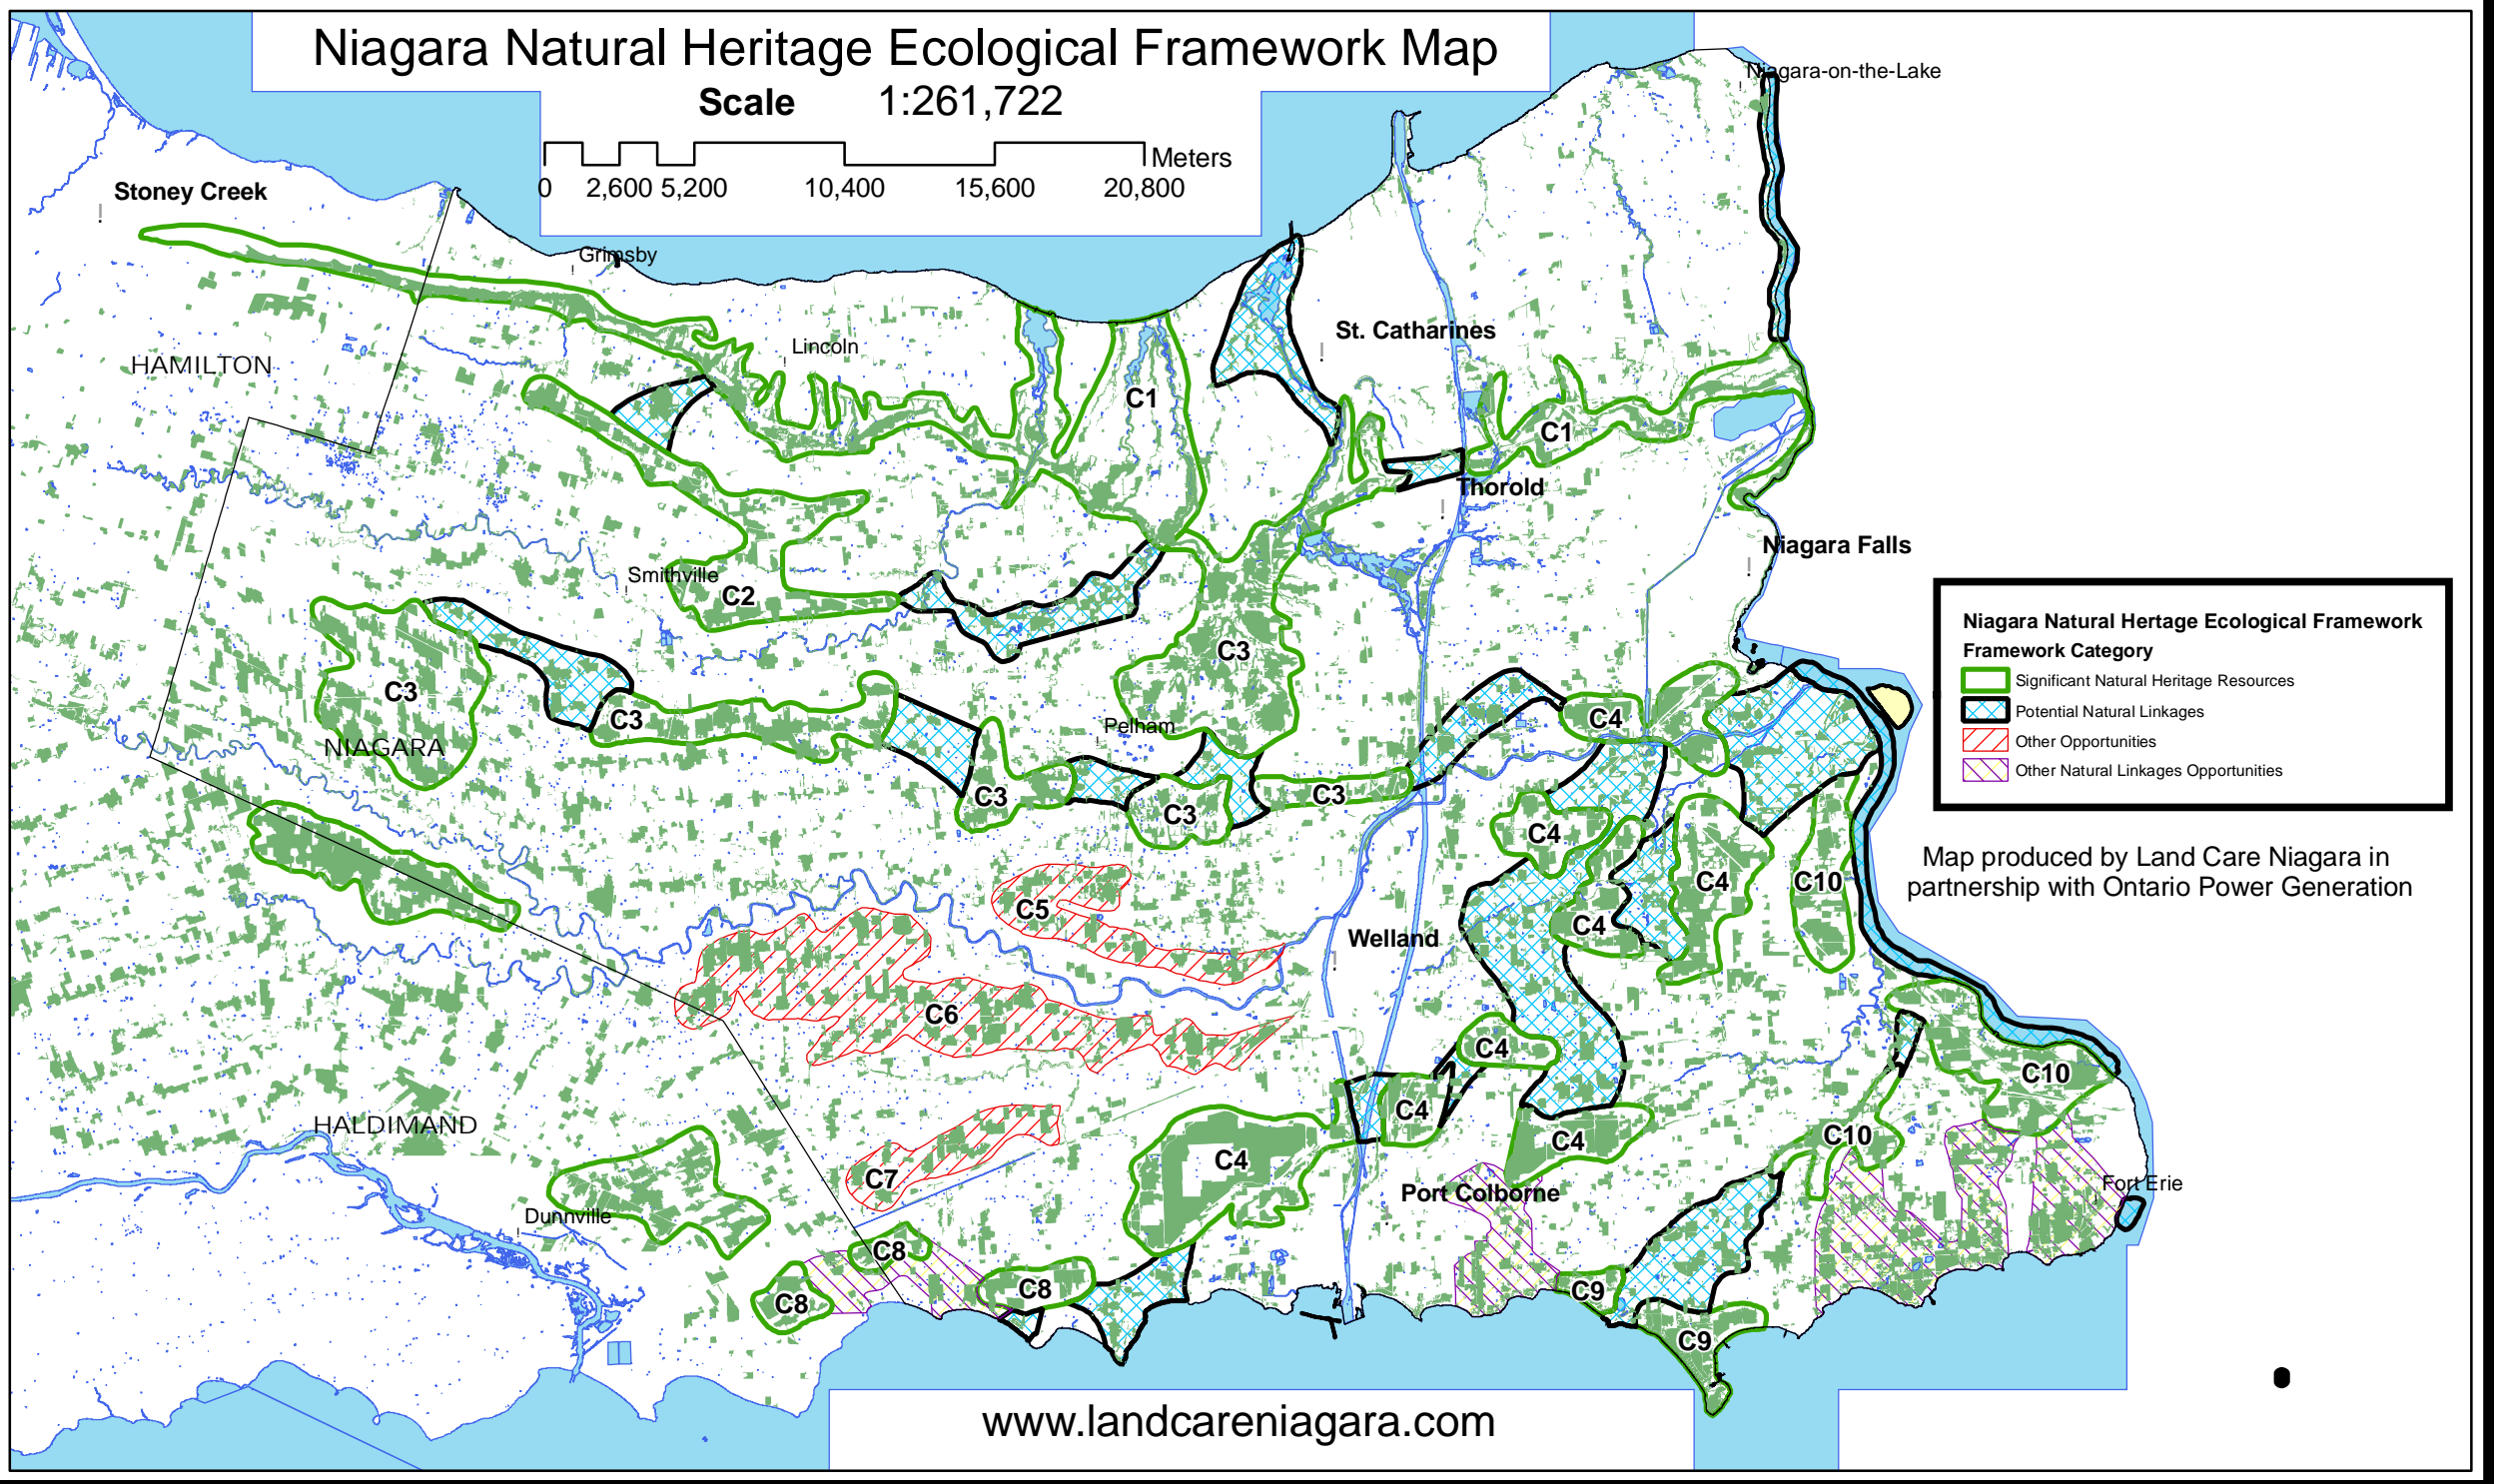

# Niagara Natural Heritage Ecological Framework Map

Scale 1:261,722

**Niagara Natural Heritage Ecological Framework Category**

- Significant Natural Heritage Resources
- Potential Natural Linkages
- Other Opportunities
- Other Natural Linkages Opportunities

Map produced by Land Care Niagara in partnership with Ontario Power Generation